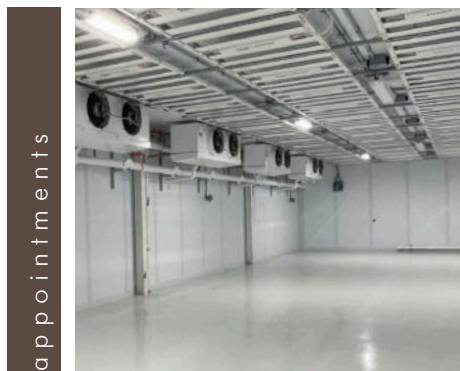

# COMPANY OVERVIEW & SCOPE

equipment & energy management controls

grow room growth doors

interior grow room appointments

gastight flexible seals

© 2021 GROW CONTROLLED, LLC. ALL RIGHTS RESERVED. CONTACT US FOR MORE INFORMATION.