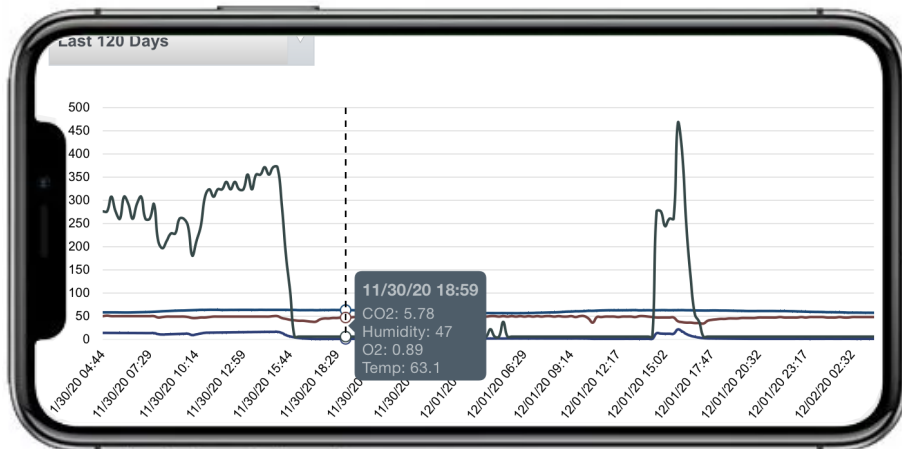

GC WEBSITE CONTROL

Using the Grow Controlled website and connected GC hardware, a grower is able to remotely monitor and control the environment of their grow, storage, or CurPods from anywhere an internet connection is available. Check on the current status of rooms, changes in environment over a few hours or over the course of months, tweak setpoints, all without the requirement of physically being at the storage. All data on the website is graphed in realtime, and these records are stored to the cloud, which is then available for export in a variety of formats for record keeping. Save time and headaches while getting the most out of your grow facility!

C U R P O D S

- Current Readings: (O2, CO2, Temp, RH, Weight)
- Choose Pod for More Detail
- Adjust Setpoints Remotely
- Graphing (Visual & Export)

G R O W S C H E D U L E R

- Ability to Set Changes to Room Environment based on Day Counter
- Select Setpoint Value, Type & Day
- Easily Save & Repeat Ideal Grow Schedules