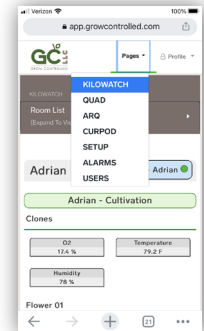

GC WEBSITE CONTROL

Using the Grow Controlled website and connected GC hardware, a grower is able to remotely monitor and control the environment of their grow, storage, or CurPods from anywhere an internet connection is available. Check on the current status of rooms, changes in environment over a few hours or over the course of months, tweak setpoints, all without the requirement of physically being at the storage. All data on the website is graphed in realtime, and these records are stored to the cloud, which is then available for export in a variety of formats for record keeping. Save time and headaches while getting the most out of your grow facility!

G C WEBSITE CONTROL

K I L O W A T C H

- Current Readings: (O2, CO2, Temp, Light, RH)
- Choose Room for More Detail
- Adjust Setpoints Remotely
- Graphing (Visual & Export)

Q U A D S E N S O R

- Current Readings: (CO2, Temp, Light, RH)
- Choose Room/Sensor for More Detail
- Graphing (Visual & Export)
- Links to KiloWatch for Central Control

C U R P O D S

- Current Readings: (O2, CO2, Temp, RH, Weight)
- Choose Pod for More Detail
- Adjust Setpoints Remotely
- Graphing (Visual & Export)

G R O W S C H E D U L E R

- Ability to Set Changes to Room Environment based on Day Counter
- Select Setpoint Value, Type & Day
- Easily Save & Repeat Ideal Grow Schedules