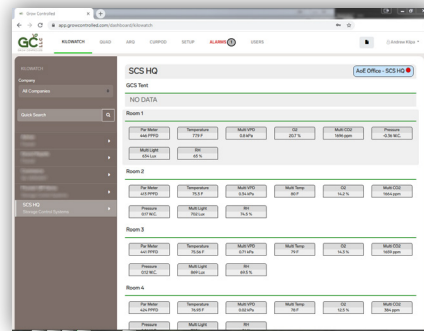

GC WEBSITE CONTROL

Using the Grow Controlled website and connected GC hardware, a grower is able to remotely monitor and control the environment of their grow, storage, or CurPods from anywhere an internet connection is available. Check on the current status of rooms, changes in environment over a few hours or over the course of months, tweak setpoints, all without the requirement of physically being at the storage. All data on the website is graphed in realtime, and these records are stored to the cloud, which is then available for export in a variety of formats for record keeping. Save time and headaches while getting the most out of your grow facility!

G C WEBSITE CONTROL

K I L O W A T C H

- Current Readings: (O2, CO2, Temp, Light, RH)
- Choose Room for More Detail
- Adjust Setpoints Remotely
- Graphing (Visual & Export)

Q U A D S E N S O R

- Current Readings: (CO2, Temp, Light, RH)
- Choose Room/Sensor for More Detail
- Graphing (Visual & Export)
- Links to KiloWatch for Central Control

C U R P O D S

- Current Readings: (O2, CO2, Temp, RH, Weight)
- Choose Pod for More Detail
- Adjust Setpoints Remotely
- Graphing (Visual & Export)

G R O W S C H E D U L E R

- Ability to Set Changes to Room Environment based on Day Counter
- Select Setpoint Value, Type & Day
- Easily Save & Repeat Ideal Grow Schedules