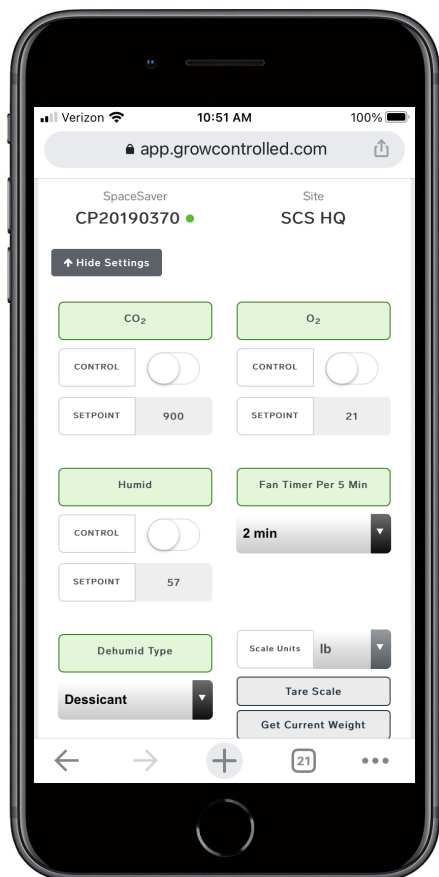

GC WEBSITE CONTROL

Using the Grow Controlled website and connected GC hardware, a grower is able to remotely monitor and control the environment of their grow, storage, or CurPods from anywhere an internet connection is available. Check on the current status of rooms, changes in environment over a few hours or over the course of months, tweak setpoints, all without the requirement of physically being at the storage. All data on the website is graphed in realtime, and these records are stored to the cloud, which is then available for export in a variety of formats for record keeping. Save time and headaches while getting the most out of your grow facility!

G C WEBSITE CONTROL

K I L O W A T C H

- Current Readings: (O2, CO2, Temp, Light, RH)
- Choose Room for More Detail
- Adjust Setpoints Remotely
- Graphing (Visual & Export)

Q U A D S E N S O R

- Current Readings: (CO2, Temp, Light, RH)
- Choose Room/Sensor for More Detail
- Graphing (Visual & Export)
- Links to KiloWatch for Central Control

C U R P O D S

- Current Readings: (O2, CO2, Temp, RH, Weight)
- Choose Pod for More Detail
- Adjust Setpoints Remotely
- Graphing (Visual & Export)

G R O W S C H E D U L E R

- Ability to Set Changes to Room Environment based on Day Counter
- Select Setpoint Value, Type & Day
- Easily Save & Repeat Ideal Grow Schedules