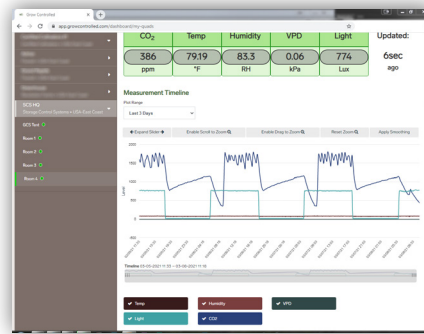

GC WEBSITE CONTROL

Using the Grow Controlled website and connected GC hardware, a grower is able to remotely monitor and control the environment of their grow, storage, or CurPods from anywhere an internet connection is available. Check on the current status of rooms, changes in environment over a few hours or over the course of months, tweak setpoints, all without the requirement of physically being at the storage. All data on the website is graphed in realtime, and these records are stored to the cloud, which is then available for export in a variety of formats for record keeping. Save time and headaches while getting the most out of your grow facility!

G C WEBSITE CONTROL

K I L O W A T C H

- Current Readings: (O2, CO2, Temp, Light, RH)
- Choose Room for More Detail
- Adjust Setpoints Remotely
- Graphing (Visual & Export)

Q U A D S E N S O R

- Current Readings: (CO2, Temp, Light, RH)
- Choose Room/Sensor for More Detail
- Graphing (Visual & Export)
- Links to KiloWatch for Central Control

C U R P O D S

- Current Readings: (O2, CO2, Temp, RH, Weight)
- Choose Pod for More Detail
- Adjust Setpoints Remotely
- Graphing (Visual & Export)

G R O W S C H E D U L E R

- Ability to Set Changes to Room Environment based on Day Counter
- Select Setpoint Value, Type & Day
- Easily Save & Repeat Ideal Grow Schedules