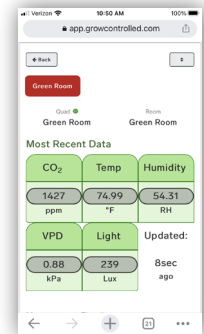

G C WEBSITE CONTROL

K I L O W A T C H

- Current Readings: (O2, CO2, Temp, Light, RH)
- Choose Room for More Detail
- Adjust Setpoints Remotely
- Graphing (Visual & Export)

Q U A D S E N S O R

- Current Readings: (CO2, Temp, Light, RH)
- Choose Room/Sensor for More Detail
- Graphing (Visual & Export)
- Links to KiloWatch for Central Control

C U R P O D S

- Current Readings: (O2, CO2, Temp, RH, Weight)
- Choose Pod for More Detail
- Adjust Setpoints Remotely
- Graphing (Visual & Export)

G R O W S C H E D U L E R

- Ability to Set Changes to Room Environment based on Day Counter
- Select Setpoint Value, Type & Day
- Easily Save & Repeat Ideal Grow Schedules