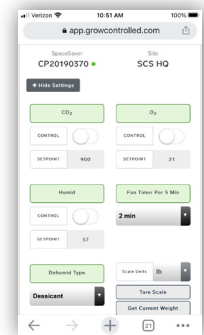

GC WEBSITE CONTROL

Using the Grow Controlled website and connected GC hardware, a grower is able to remotely monitor and control the environment of their grow, storage, or CurPods from anywhere an internet connection is available. Check on the current status of rooms, changes in environment over a few hours or over the course of months, tweak setpoints, all without the requirement of physically being at the storage. All data on the website is graphed in realtime, and these records are stored to the cloud, which is then available for export in a variety of formats for record keeping. Save time and headaches while getting the most out of your grow facility!

G C WEBSITE CONTROL

K I L O W A T C H

- Current Readings: (O2, CO2, Temp, Light, RH)
- Choose Room for More Detail
- Adjust Setpoints Remotely
- Graphing (Visual & Export)

Q U A D S E N S O R

- Current Readings: (CO2, Temp, Light, RH)
- Choose Room/Sensor for More Detail
- Graphing (Visual & Export)
- Links to KiloWatch for Central Control

C U R P O D S

- Current Readings: (O2, CO2, Temp, RH, Weight)
- Choose Pod for More Detail
- Adjust Setpoints Remotely
- Graphing (Visual & Export)

G R O W S C H E D U L E R

- Ability to Set Changes to Room Environment based on Day Counter
- Select Setpoint Value, Type & Day
- Easily Save & Repeat Ideal Grow Schedules